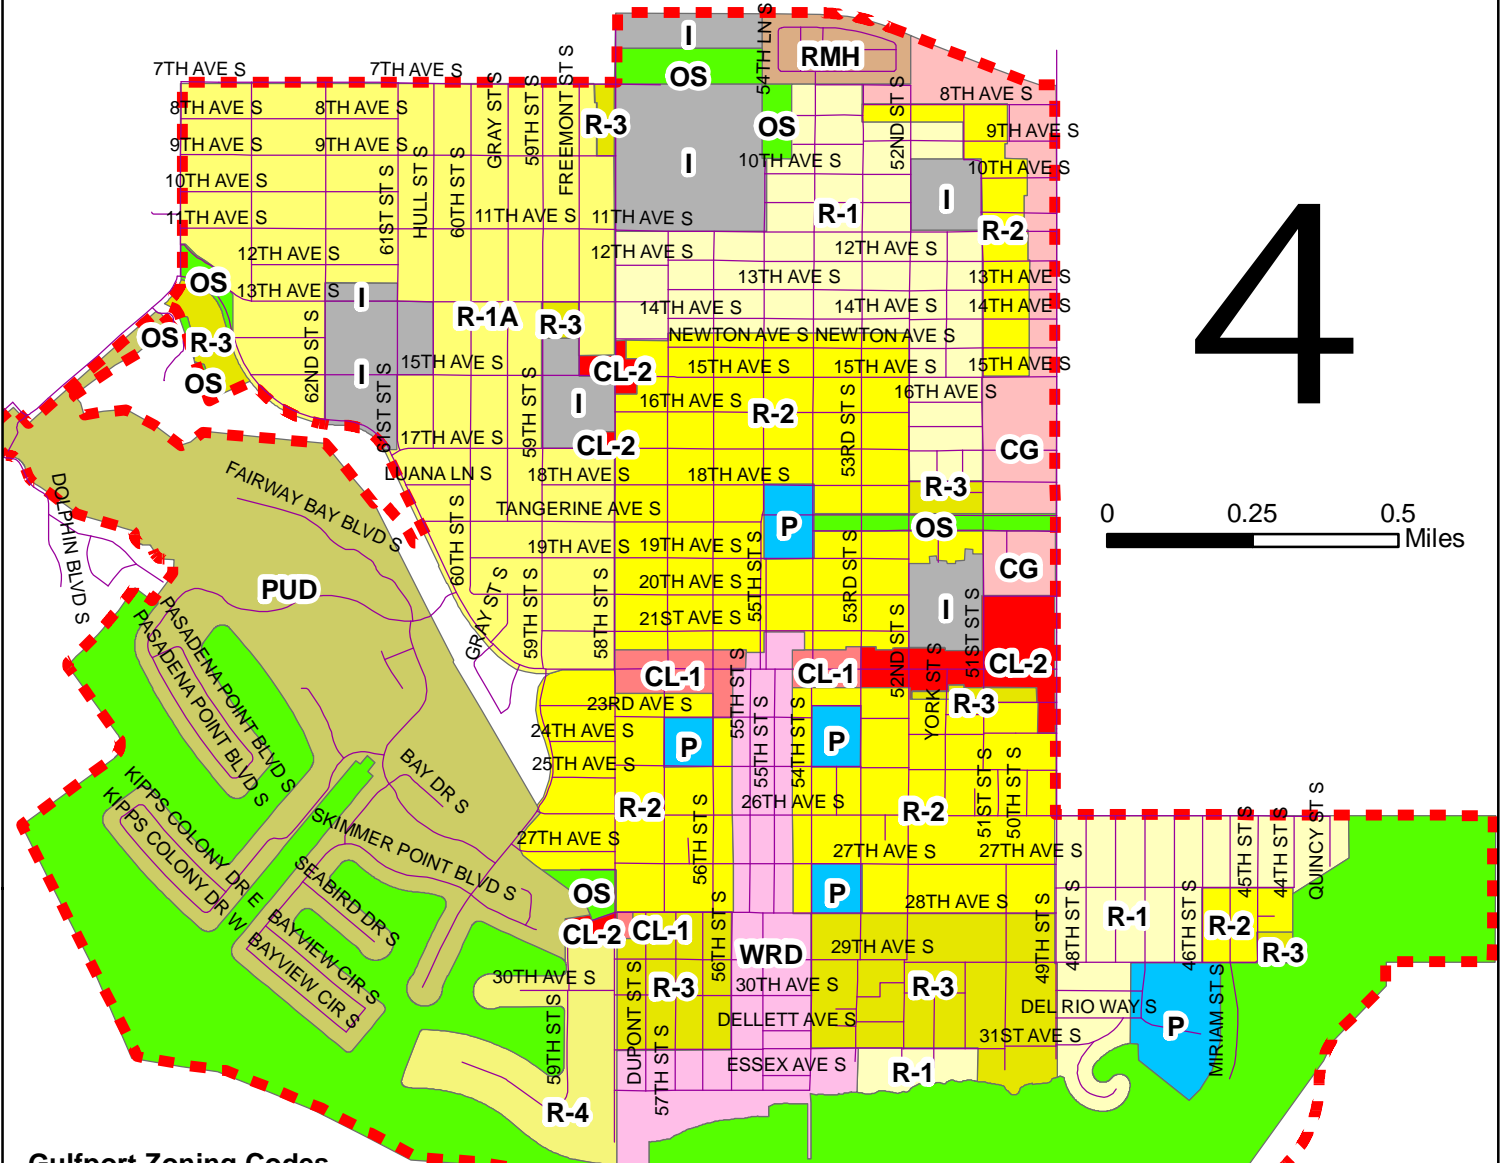

# 4

0 0.25 0.5 Miles

### Gulfport Zoning Codes

- CG-Commercial General
- CL-1- Commercial Limited
- CL-2 - Commercial Limited
- I - Institutional
- OS - Open Space
- P- Public
- PUD -Planned Unit Development
- R-1 - Single Family Residential
- R-1A-Single Family Residential
- R-2 - One and two Family Residential
- R-3 Multi-family Residential
- R-4 High Rise Residential
- RMH -Residential Mobile Home
- WRD-Waterfront Redevelopment District

This is a depiction of the official Zoning Map

# Zoning Map of Gulfport, FL