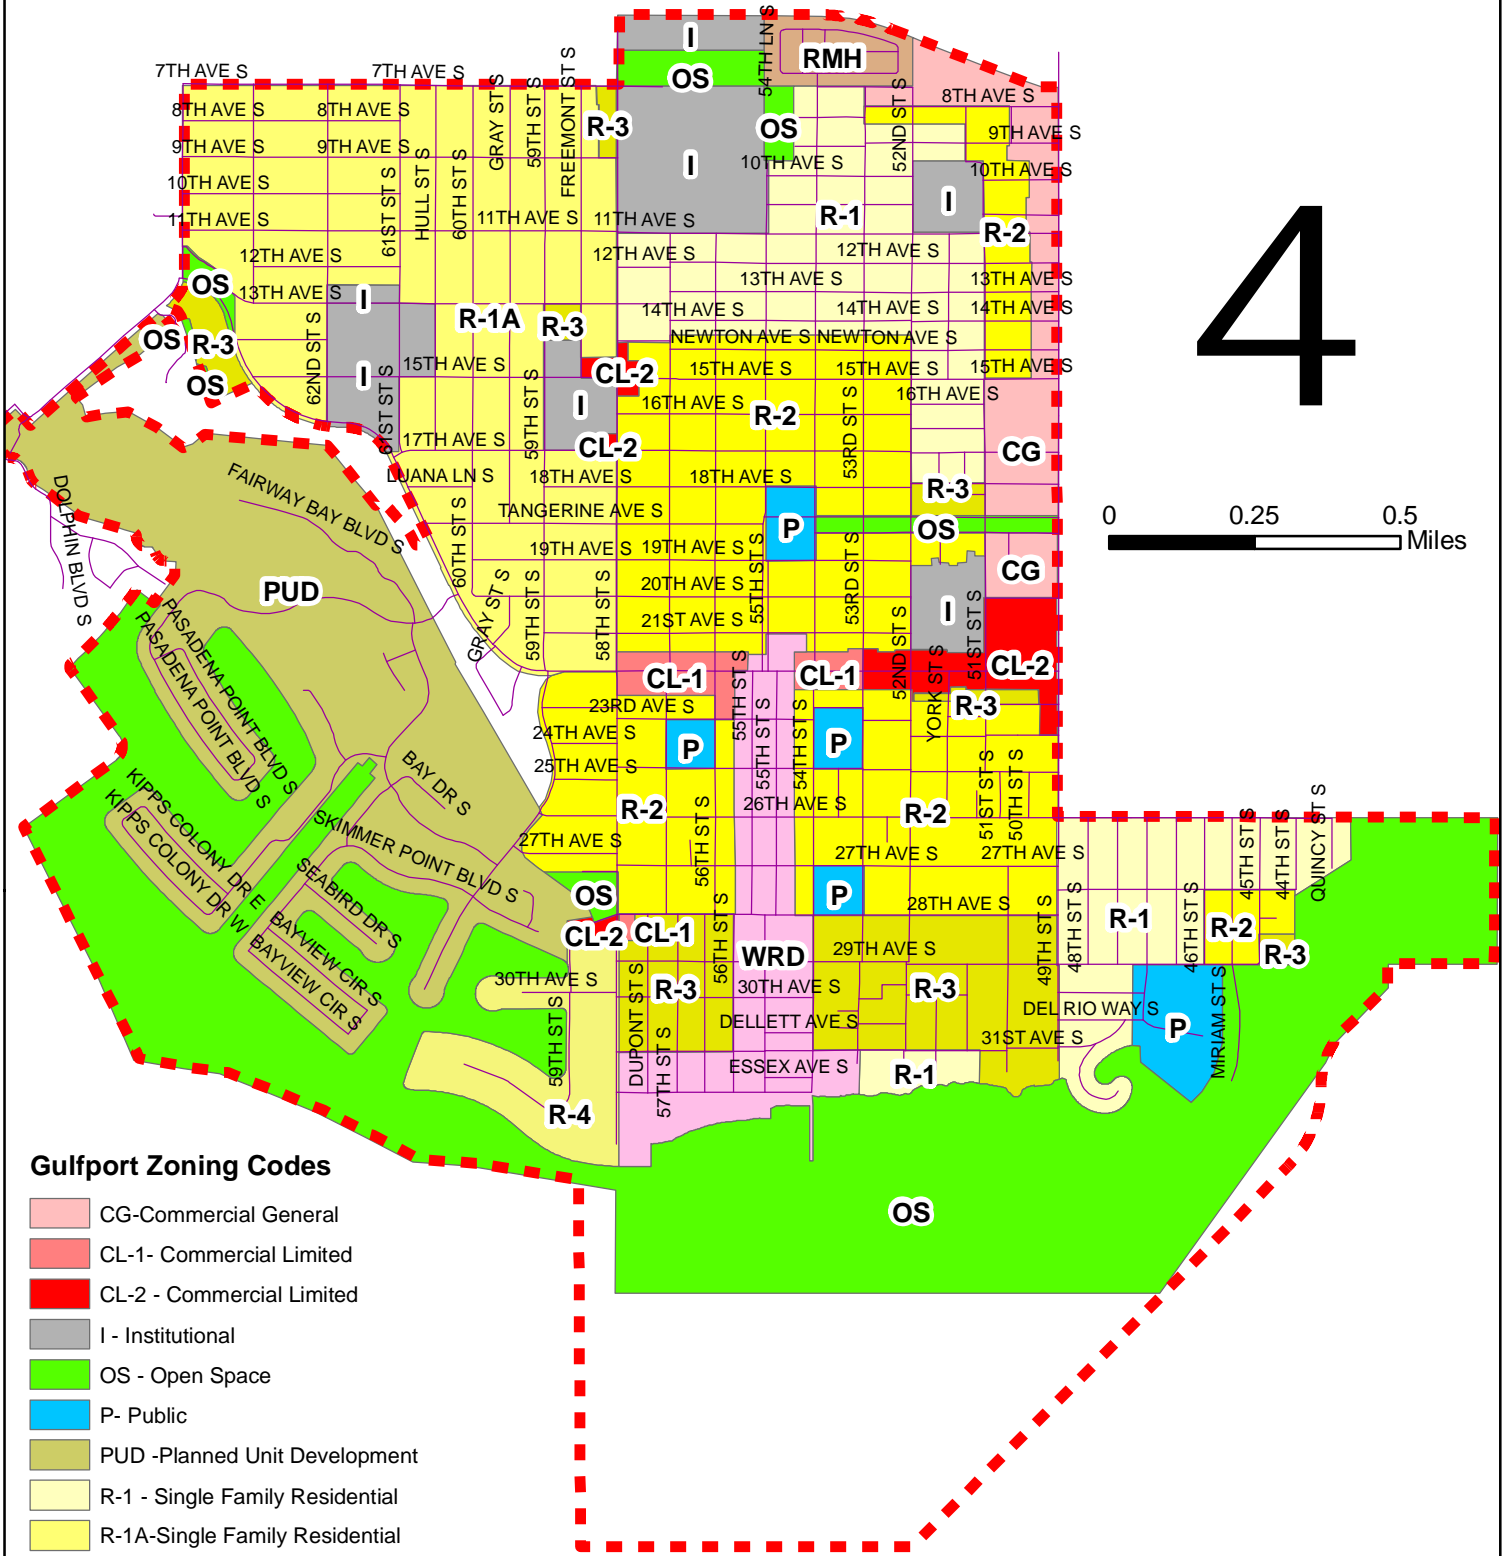

4

0 0.25 0.5 Miles

Gulfport Zoning Codes

- CG-Commercial General
- CL-1- Commercial Limited
- CL-2 - Commercial Limited
- I - Institutional
- OS - Open Space
- P- Public
- PUD -Planned Unit Development
- R-1 - Single Family Residential
- R-1A-Single Family Residential
- R-2 - One and two Family Residential
- R-3 Multi-family Residential
- R-4 High Rise Residential
- RMH -Residential Mobile Home
- WRD-Waterfront Redevelopment District

This is a depiction of the official Zoning Map

Zoning Map of Gulfport, FL