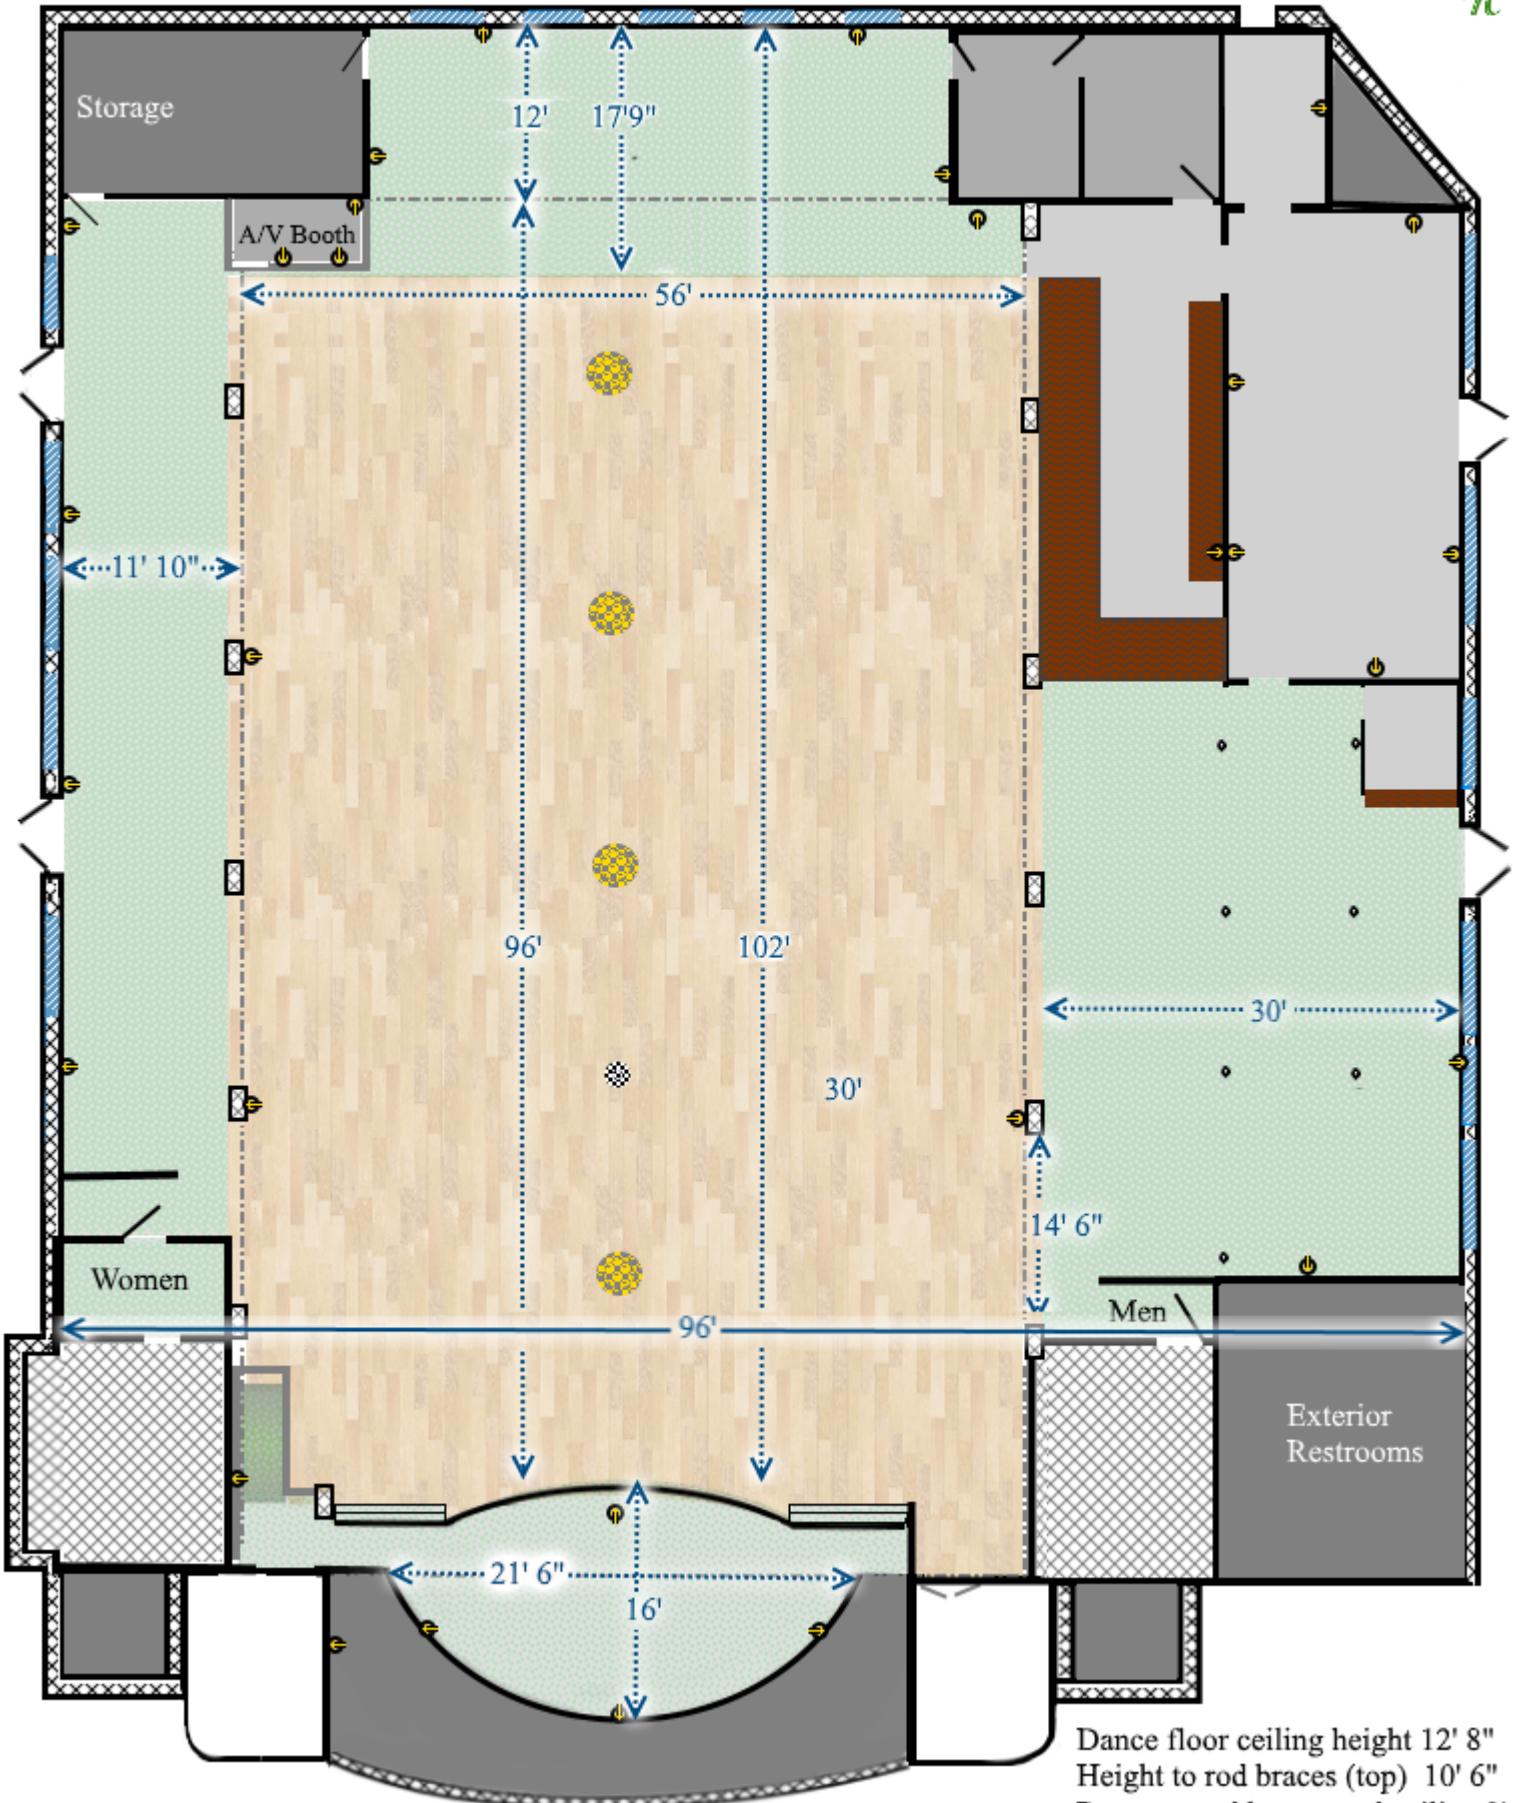

Gulfport Casino Ballroom

5500 Shore Blvd. South, Gulfport, FL 33707

Phone 727-893-1070 Fax 727-550-4199

Dance floor ceiling height 12' 8"
Height to rod braces (top) 10' 6"
Between rod braces and ceiling 2' 2"