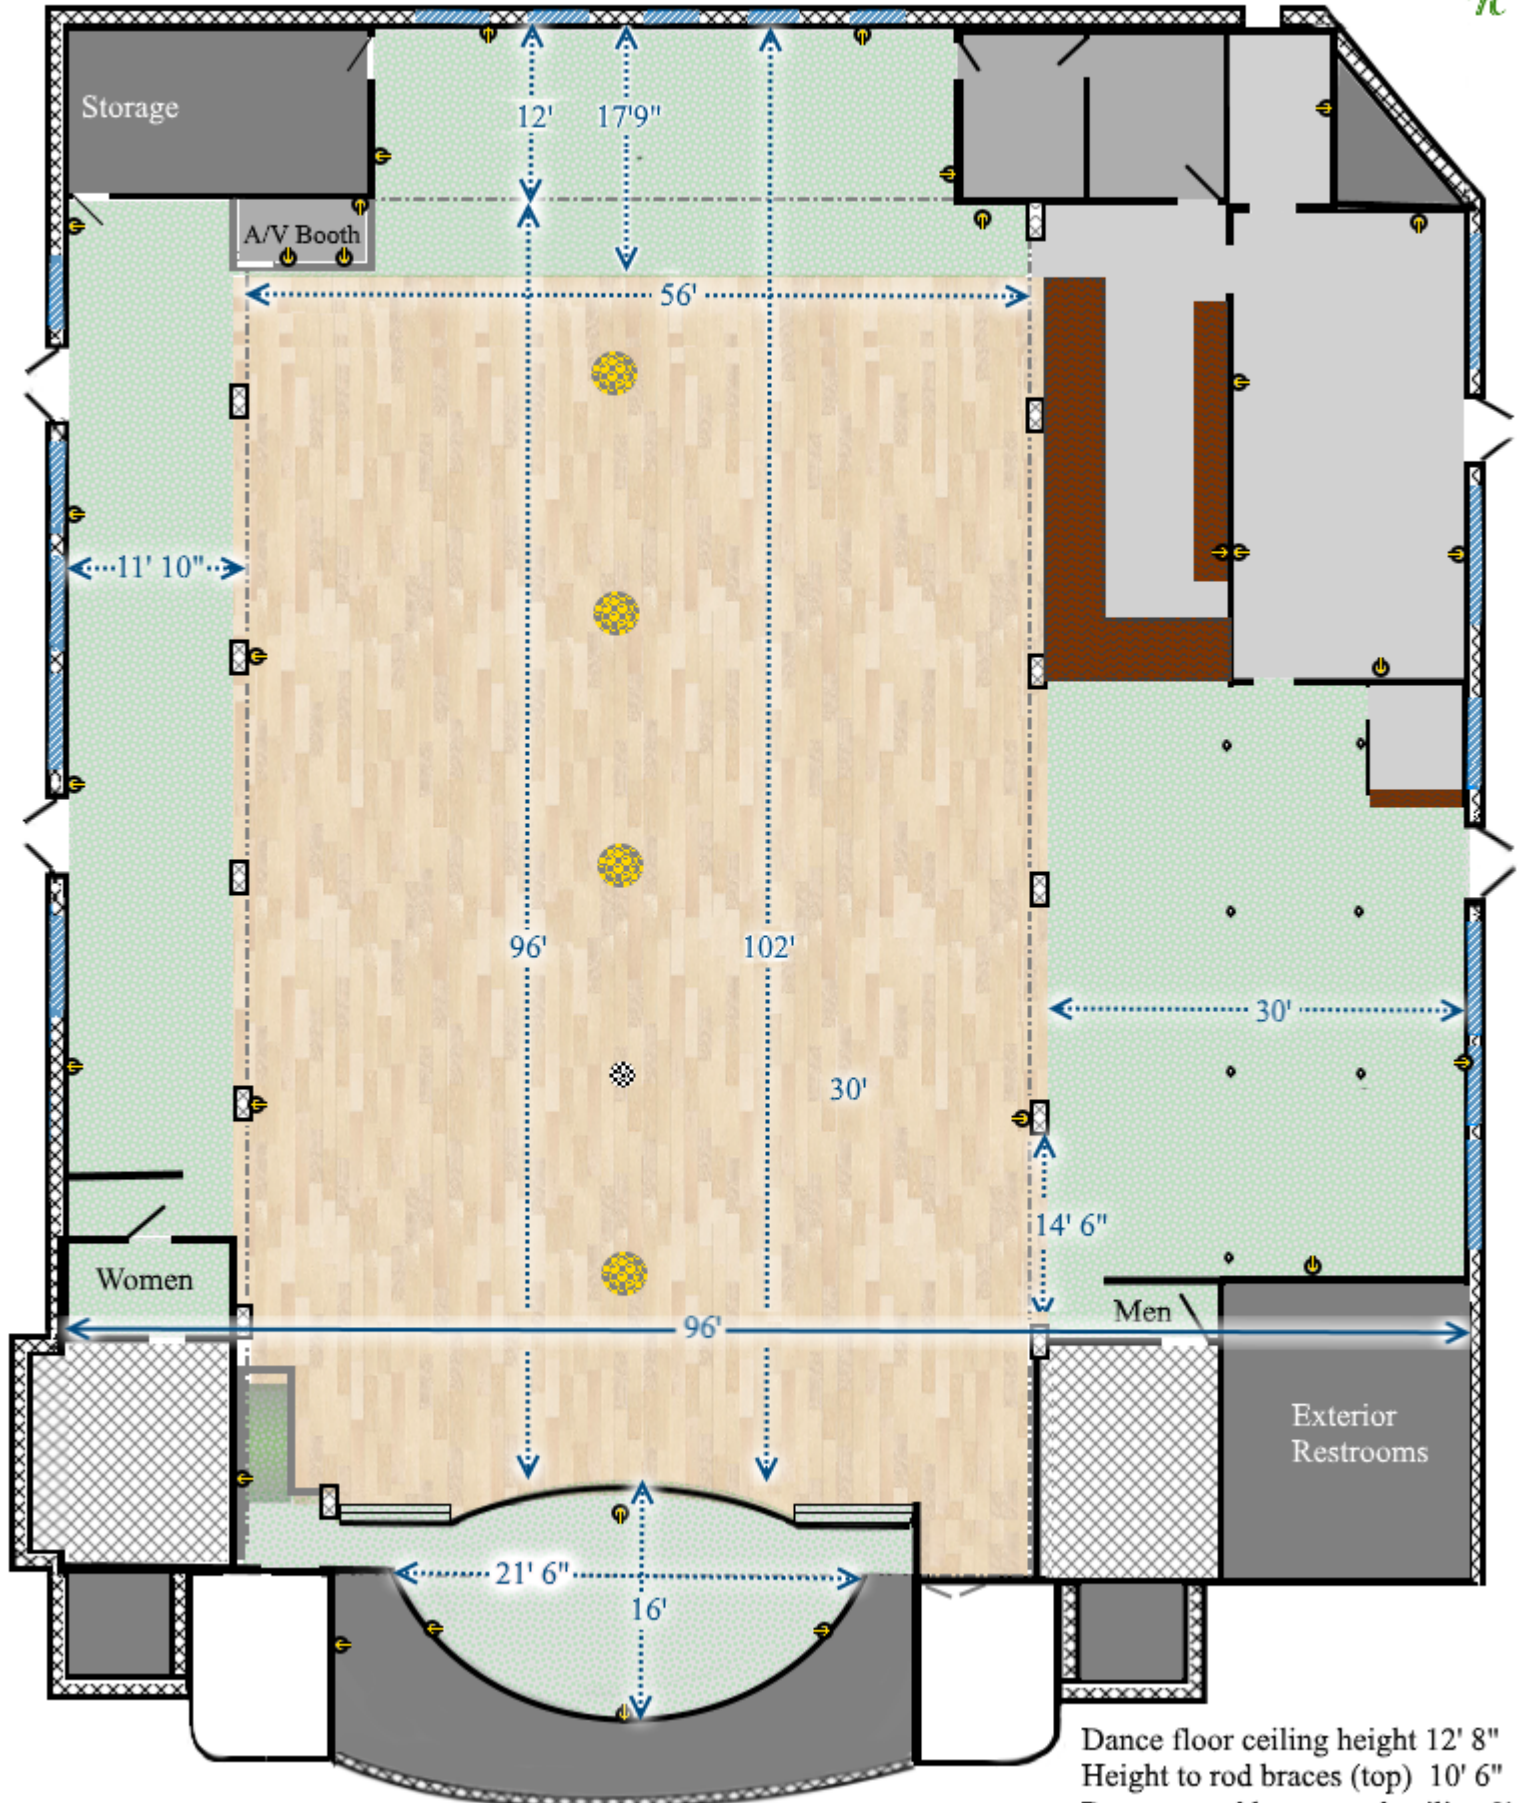

Gulfport Casino Ballroom

5500 Shore Blvd. South, Gulfport, FL 33707

Phone 727-893-1070 Fax 727-550-4199

Dance floor ceiling height 12' 8"
Height to rod braces (top) 10' 6"
Between rod braces and ceiling 2' 2"